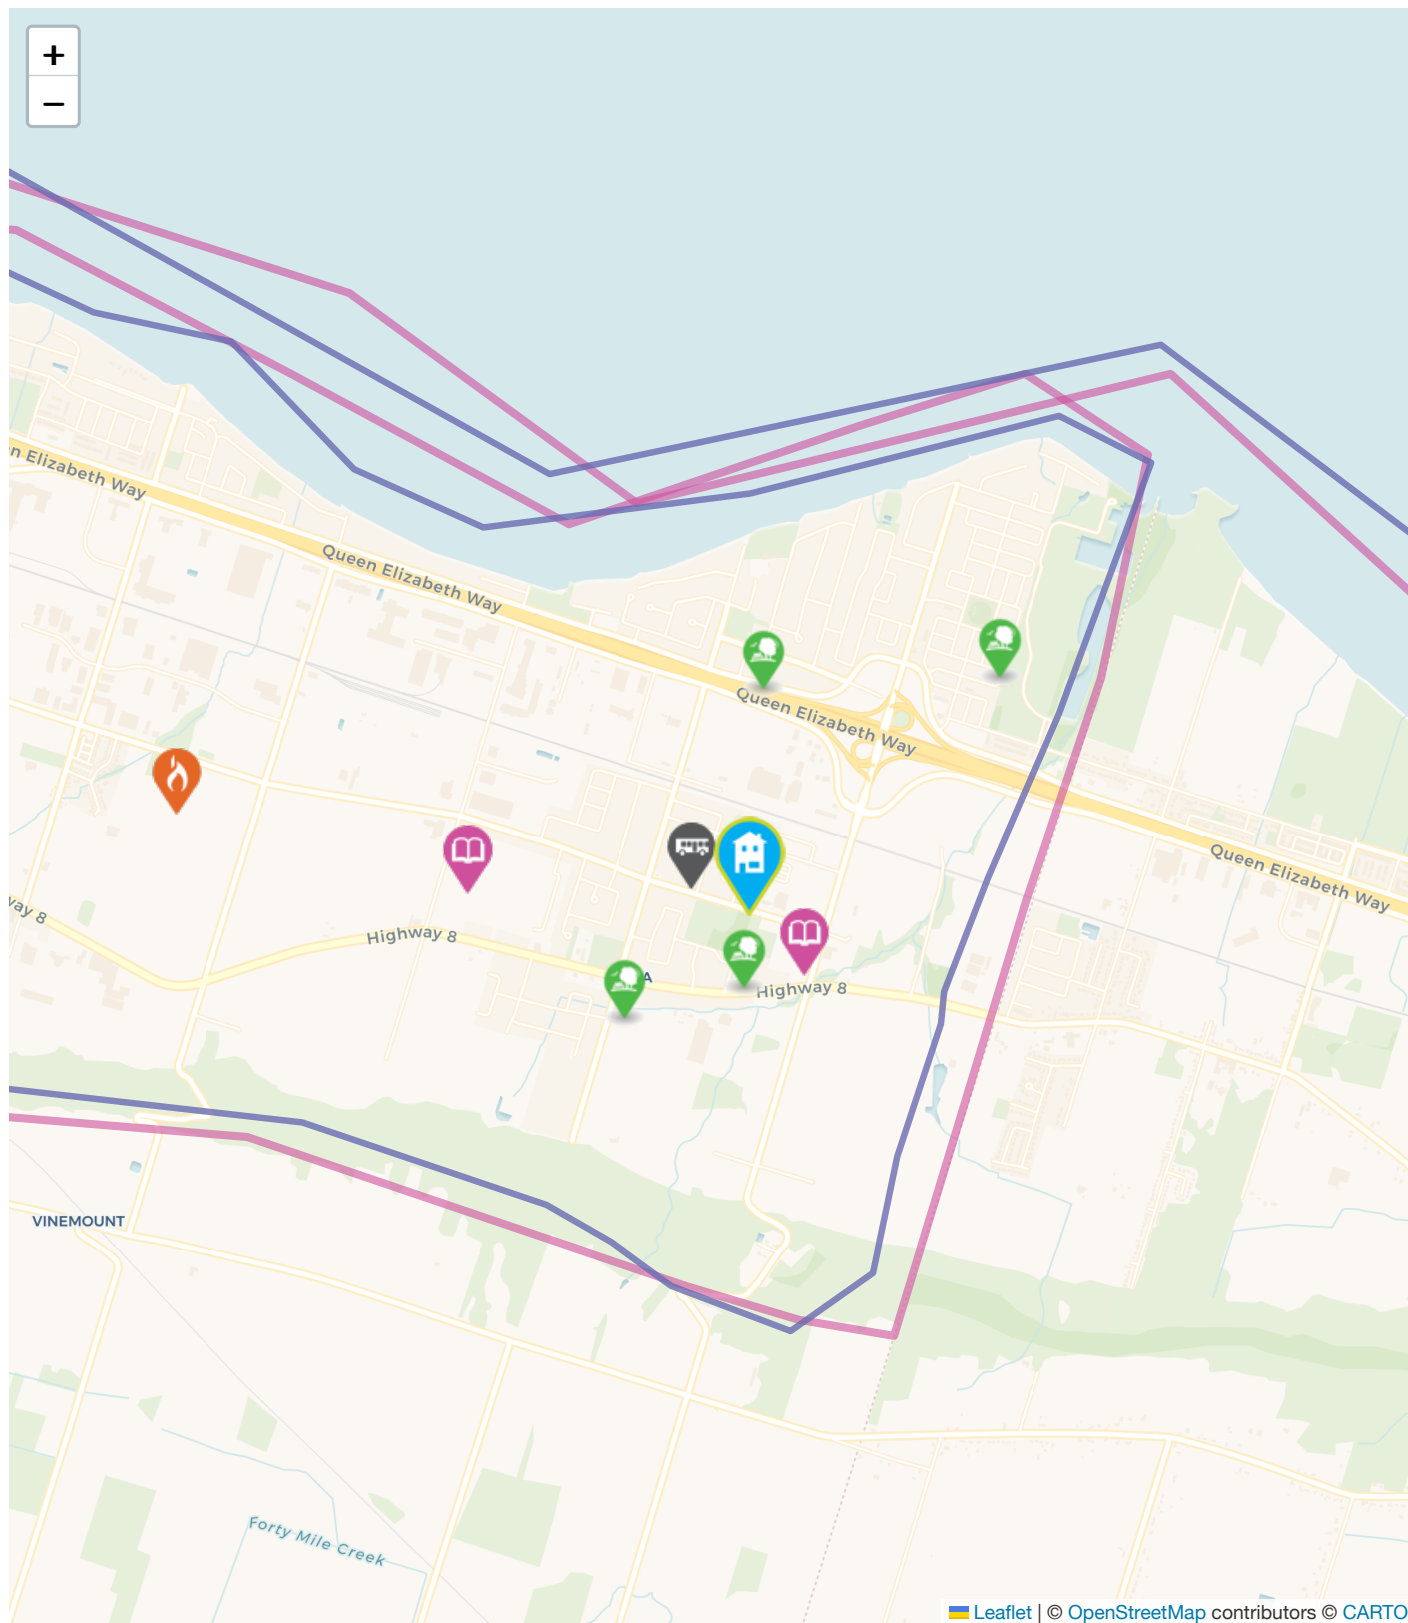

Address 777 Hamilton Regional Rd 8, Stoney Creek, ON L8E 5J4

<http://www.rcmp-grc.gc.ca/detach/en/find/ON>

Leaflet | © OpenStreetMap contributors © CARTO

- Elementary Schools
- Middle Schools
- High Schools
- Transit
- Safety